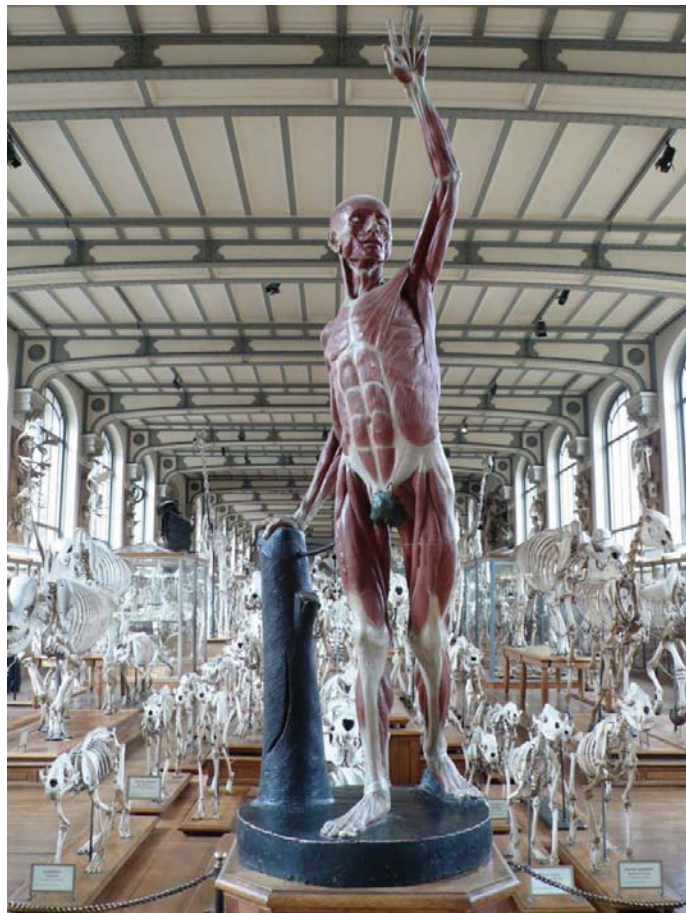

*Being a community with
something/nothing
in common*